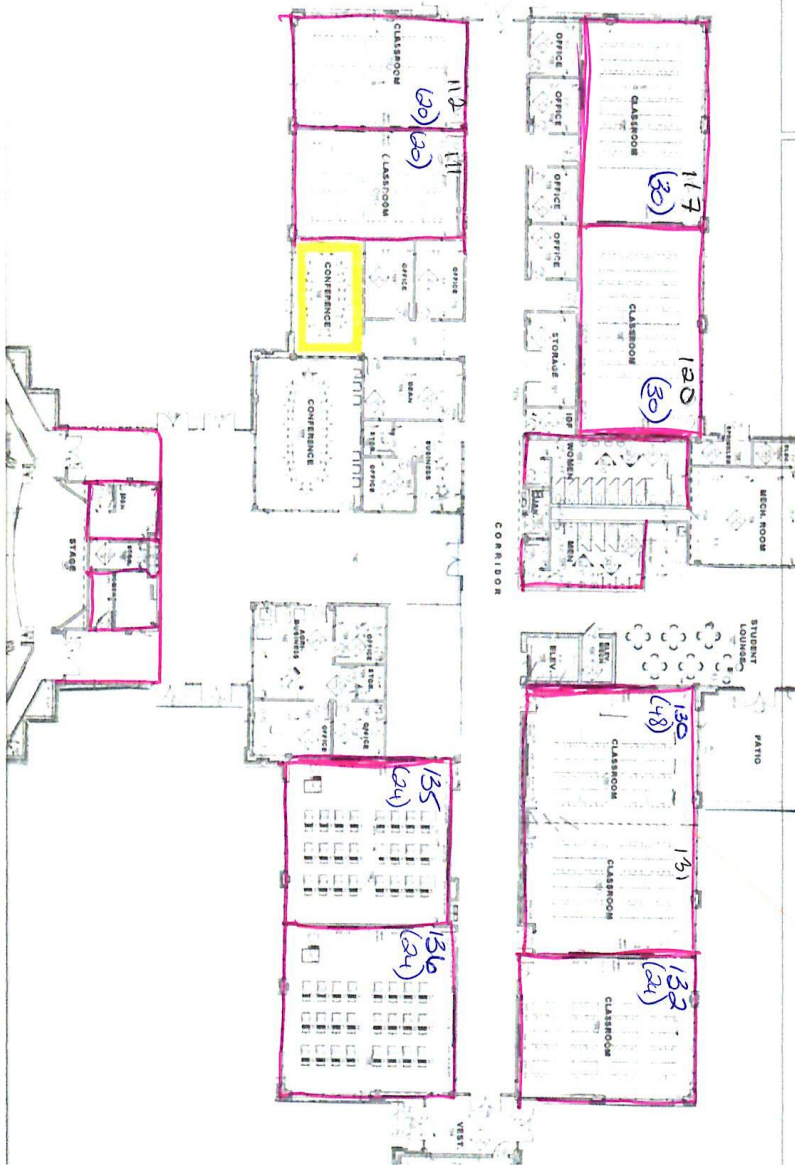

Time	Room 111	Room 117	Room 112	Room 120	Room 130/131	Room 132	Room 135	Room 136	Room 238	Room 240
9:00 AM	Site Opens									
10:00 AM	MOL	Armored Marshals	Chatelain	Youth/Pages	Social Room	Seneschal Office Hours	Exchequer	Clerk Signet	MoAS	Royal Room
11:00 AM	MOL Office Hours	Rapier Marshals	Chatelain Office Hours	Laurels	Social Room	Yew Bow	Exchequer Office Hours	Golden Lance	Seneschal	Royal Room
12:00 PM	Lunch									
12:30 PM	Curia - In Auditorium									
1:30 PM	Siege Marshals	Pearls			Social Room		GOoFS	Chivalry	White Scarf	Royal Room
2:30 PM	Combat Archery Marshals	Exchequer / Seneschal	Kraken	Baronage	Social Room	Chronicler		Thrown Weapons Marshals	Herald	Royal Room
3:30 PM	Target Archery Marshals	Golden Dolphins	Masters of Defense	Baronage / Regional Seneschals	Social Room	Chronicler Office Hours	Webminister	Equestrian Marshals	Herald Office Hours	Royal Room
4:30 PM	Target Archery Marshals	Performance Arts	Sea Stag	Exchequer Office Hours	Social Room	Marshal Office Hours	Webminister Office Hours	Equestrian Marshals	Pelican	Royal Room
5:30 PM	Site Clean Up									

RAPER HALL- 1ST FLOOR

Standard Details

Event Specific Notes

These two classrooms are now combined into one large classroom.

Raper Hall - 2nd Floor
* not to scale